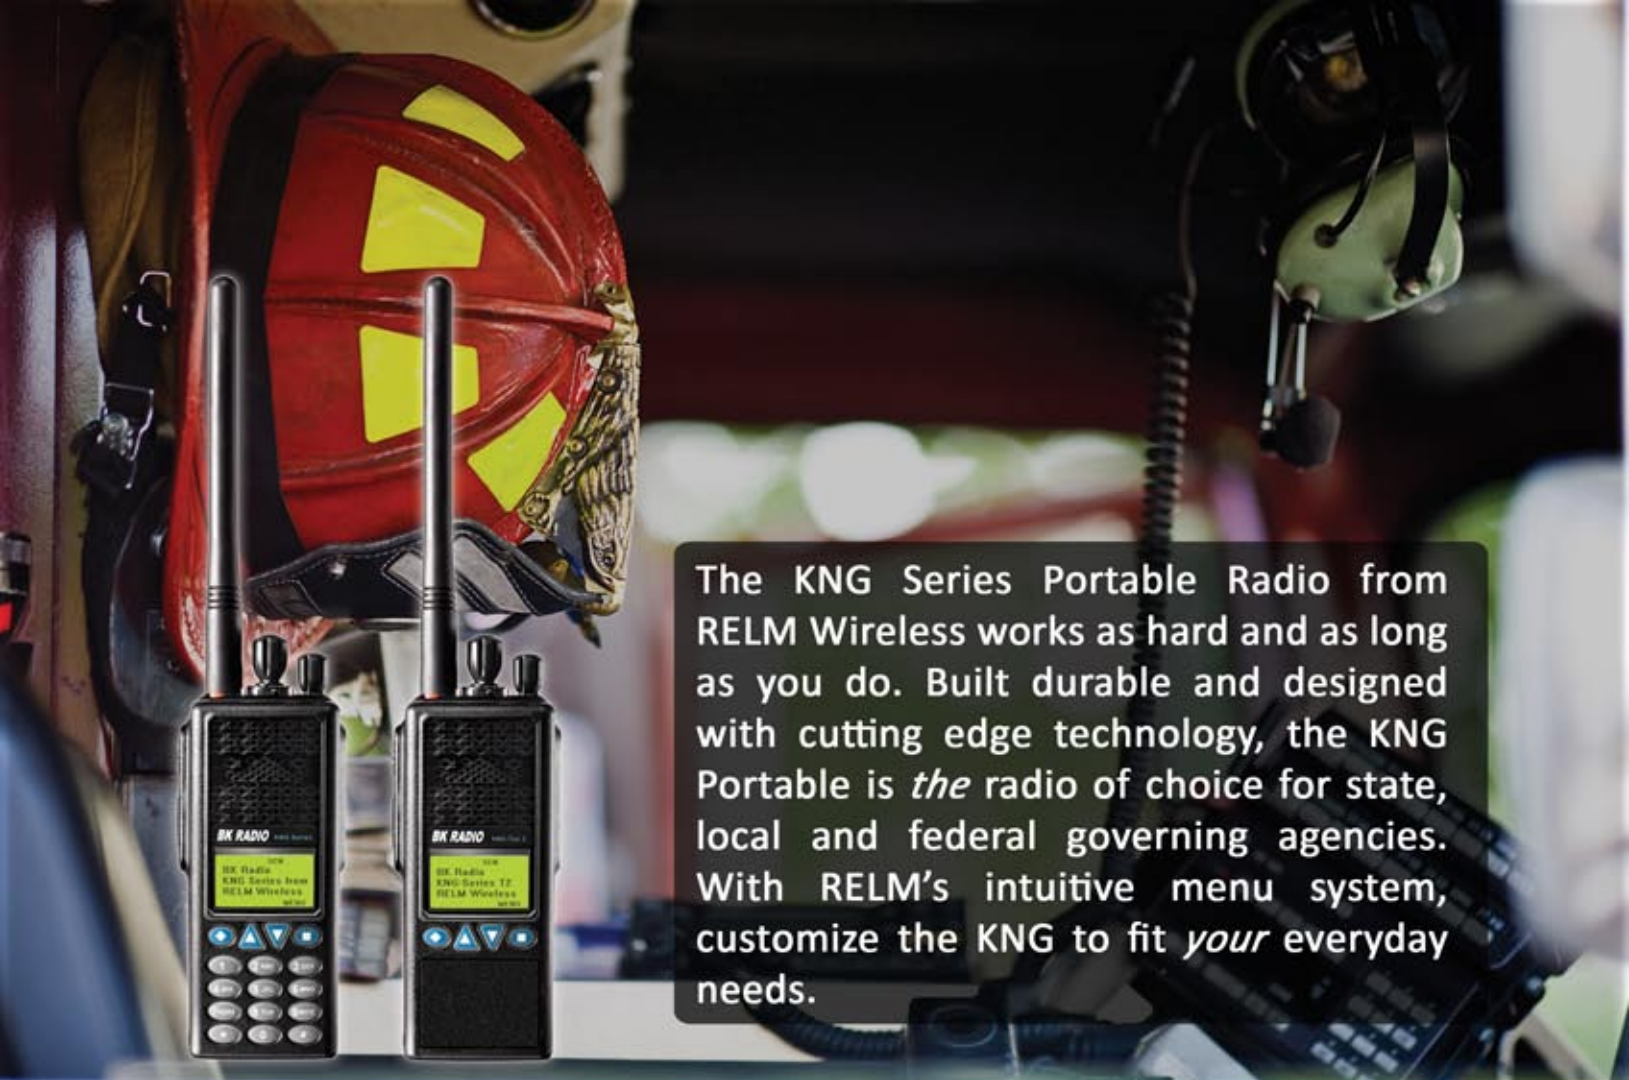

Tier 2

KNG

The KNG Series Portable Radio from RELM Wireless works as hard and as long as you do. Built durable and designed with cutting edge technology, the KNG Portable is *the* radio of choice for state, local and federal governing agencies. With RELM's intuitive menu system, customize the KNG to fit *your* everyday needs.